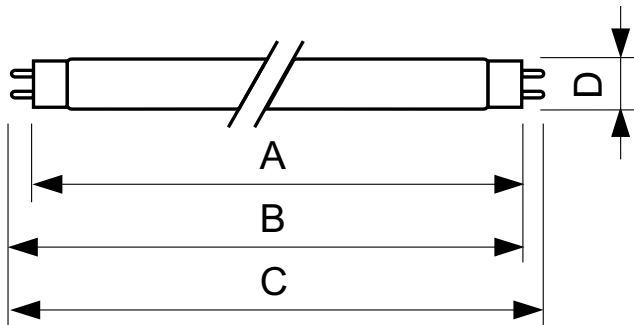

Product data

General Information	
Cap-Base	G13 [Medium Bi-Pin Fluorescent]
Life to 10% Failures (Nom)	10000 h
Life to 50% Failures (Nom)	15000 h
Life to 50% Failures Preheat (Nom)	20000 h

Light Technical	
Color Code	840 [CCT of 4000K]
Luminous Flux (Rated) (Nom)	3250 lm
Color Designation	Cool White (CW)
Lumen Maintenance 2000 h (Nom)	96 %
Lumen Maintenance 5000 h (Nom)	94 %
Correlated Color Temperature (Nom)	4000 K
Luminous Efficacy (rated) (Nom)	90 lm/W
Color Rendering Index (Nom)	82

Operating and Electrical	
Power (Rated) (Nom)	36 W
Lamp Current (Nom)	0.440 A
Voltage (Nom)	103 V

Controls and Dimming	
Dimmable	Yes

Approval and Application	
Energy Efficiency Label (EEL)	A
Mercury (Hg) Content (Nom)	2.0 mg

Product Data	
Full product code	871150028561441
Order product name	TL-D 36W/840 1SL/25
EAN/UPC - Product	8711500285614
Order code	927982284040
Numerator - Quantity Per Pack	1
Numerator - Packs per outer box	25
Material Nr. (12NC)	927982284040
Net Weight (Piece)	134.400 g

TL-D LIFEMAX Super 80

Dimensional drawing

TL-D 36W/840 CW G13

Product	D (max)	A (max)	B (max)	B (min)	C (max)
TL-D 36W/840 1SL/25	28 mm	1199.4 mm	1206.5 mm	1204.1 mm	1213.6 mm

Lifetime

TL-D Super 80 Life Expectancy 3 h cycle