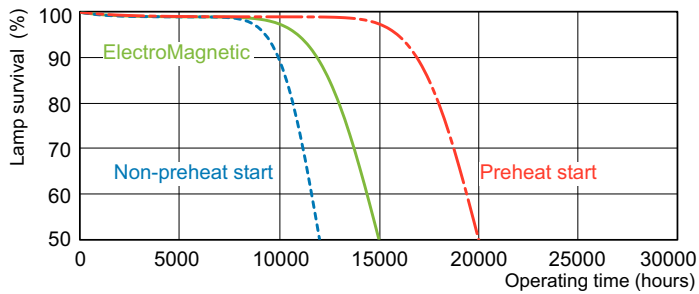

TL-D LIFEMAX Super 80

Dimensional drawing

TL-D 36W/840 CW G13

Product	D (max)	A (max)	B (max)	B (min)	C (max)
TL-D 36W/840 1SL/25	28 mm	1199.4 mm	1206.5 mm	1204.1 mm	1213.6 mm

Lifetime

TL-D Super 80 Life Expectancy 3 h cycle

TL-D Super 80 Life Expectancy 12 h cycle

TL-D Super 80 Lumen Maintenance 3 h + 12 h cycle