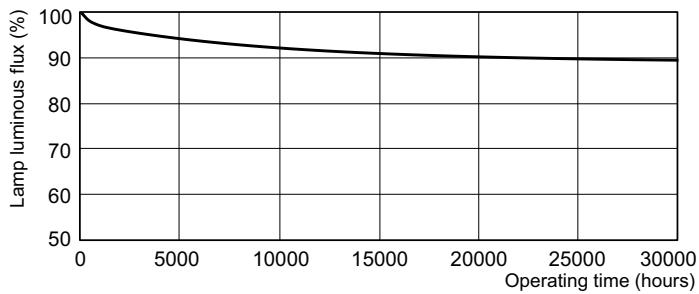

TL-D LIFEMAX Super 80

TL-D 36W/840 1SL/25

The TL-D LIFEMAX Super 80 lamp offers more lumens per watt and better color rendering than TL-D standard colors. Furthermore, it has a lower mercury content. The lamp can be operated in existing TL-D luminaires.

TL-D LIFEMAX Super 80

Dimensional drawing

TL-D 36W/840 CW G13

Product	D (max)	A (max)	B (max)	B (min)	C (max)
TL-D 36W/840 1SL/25	28 mm	1199.4 mm	1206.5 mm	1204.1 mm	1213.6 mm

Lifetime

TL-D Super 80 Life Expectancy 3 h cycle

TL-D Super 80 Life Expectancy 12 h cycle

TL-D Super 80 Lumen Maintenance 3 h + 12 h cycle