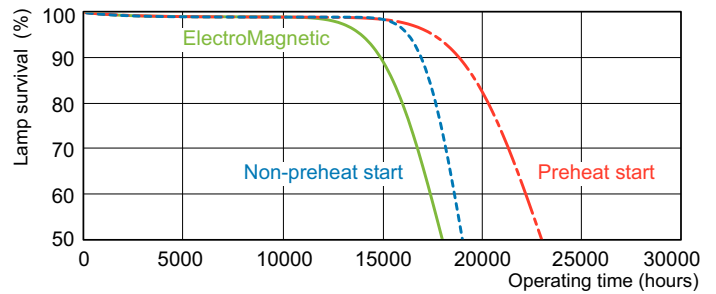

TL-D LIFEMAX Super 80

Dimensional drawing

TL-D 36W/840 CW G13

Product	D (max)	A (max)	B (max)	B (min)	C (max)
TL-D 36W/840 1SL/25	28 mm	1199.4 mm	1206.5 mm	1204.1 mm	1213.6 mm

Lifetime

TL-D Super 80 Life Expectancy 3 h cycle

TL-D Super 80 Life Expectancy 12 h cycle

TL-D Super 80 Lumen Maintenance 3 h + 12 h cycle