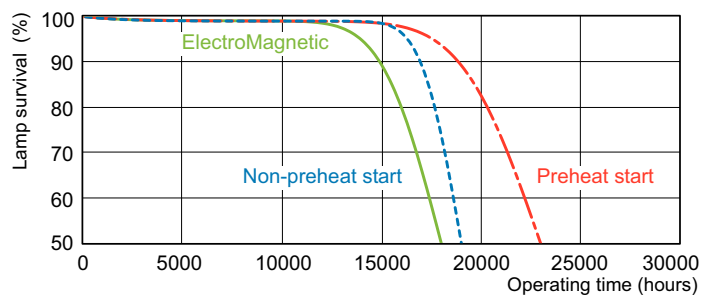

Product data

General Information		Controls and Dimming	
Cap-Base	G13 [Medium Bi-Pin Fluorescent]	Dimmable	Yes
Life to 10% Failures (Nom)	10000 h	Mechanical and Housing	
Life to 50% Failures (Nom)	13000 h	Cap-Base Information	Green Cap
Life to 50% Failures Preheat (Nom)	20000 h	Approval and Application	
Light Technical		Energy Efficiency Label (EEL)	A
Color Code	865 [CCT of 6500K]	Mercury (Hg) Content (Nom)	2.0 mg
Luminous Flux (Rated) (Nom)	1275 lm	Product Data	
Color Designation	Cool Daylight	Full product code	692341077038400
Lumen Maintenance 2000 h (Nom)	96 %	Order product name	TL-D 18W/865 1SL/25
Lumen Maintenance 5000 h (Nom)	94 %	EAN/UPC - Product	6923410770384
Correlated Color Temperature (Nom)	6500 K	Order code	927980286553
Luminous Efficacy (rated) (Nom)	71 lm/W	Numerator - Quantity Per Pack	1
Color Rendering Index (Nom)	80	Numerator - Packs per outer box	25
Operating and Electrical		Material Nr. (12NC)	927980286553
Power (Rated) (Nom)	18 W	Net Weight (Piece)	0.070 kg
Lamp Current (Nom)	0.360 A		
Voltage (Nom)	59 V		

TL-D LIFEMAX Super 80

Dimensional drawing

TL-D 18W/865/GC

Product	D (max)	A (max)	B (max)	B (min)	C (max)
TL-D 18W/865 1SL/25	28 mm	589.8 mm	596.9 mm	594.5 mm	604 mm

Photometric data

Lightcolor /865

Lightcolor /865

Lifetime

TL-D Super 80 Life Expectancy 3 h cycle

TL-D Super 80 Life Expectancy 12 h cycle

TL-D LIFEMAX Super 80

Lifetime

TL-D Super 80 Lumen Maintenance 3 h + 12 h cycle