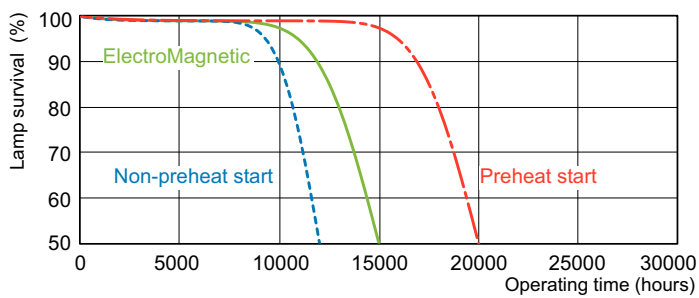

Product data

General Information		Controls and Dimming	
Cap-Base	G13 [Medium Bi-Pin Fluorescent]	Dimmable	Yes
Life to 10% Failures (Nom)	10000 h	Mechanical and Housing	
Life to 50% Failures (Nom)	13000 h	Cap-Base Information	Green Cap
Life to 50% Failures Preheat (Nom)	20000 h	Approval and Application	
Light Technical		Energy Efficiency Label (EEL)	A
Color Code	865 [CCT of 6500K]	Mercury (Hg) Content (Nom)	2.0 mg
Luminous Flux (Rated) (Nom)	1275 lm	Product Data	
Color Designation	Cool Daylight	Full product code	692341077038400
Lumen Maintenance 2000 h (Nom)	96 %	Order product name	TL-D 18W/865 1SL/25
Lumen Maintenance 5000 h (Nom)	94 %	EAN/UPC - Product	6923410770384
Correlated Color Temperature (Nom)	6500 K	Order code	927980286553
Luminous Efficacy (rated) (Nom)	71 lm/W	Numerator - Quantity Per Pack	1
Color Rendering Index (Nom)	80	Numerator - Packs per outer box	25
Operating and Electrical		Material Nr. (12NC)	927980286553
Power (Rated) (Nom)	18 W	Net Weight (Piece)	0.070 kg
Lamp Current (Nom)	0.360 A		
Voltage (Nom)	59 V		

TL-D LIFEMAX Super 80

Dimensional drawing

TL-D 18W/865/GC

Product	D (max)	A (max)	B (max)	B (min)	C (max)
TL-D 18W/865 1SL/25	28 mm	589.8 mm	596.9 mm	594.5 mm	604 mm

Photometric data

Lightcolor /865

Lightcolor /865

Lifetime

TL-D Super 80 Life Expectancy 3 h cycle

TL-D Super 80 Life Expectancy 12 h cycle

TL-D LIFEMAX Super 80

Lifetime

TL-D Super 80 Lumen Maintenance 3 h + 12 h cycle