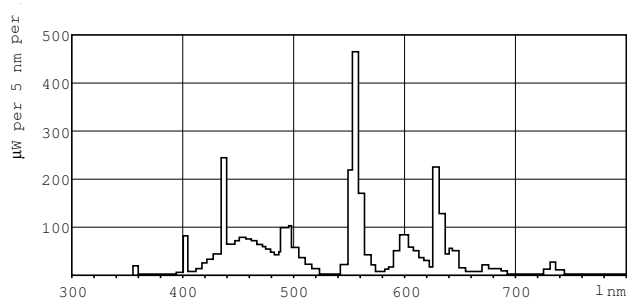

TL-D LIFEMAX Super 80

TL-D 18W/865 1SL/25

The TL-D LIFEMAX Super 80 lamp offers more lumens per watt and better color rendering than TL-D standard colors. Furthermore, it has a lower mercury content. The lamp can be operated in existing TL-D luminaires.

Product data

General Information		Controls and Dimming	
Cap-Base	G13 [Medium Bi-Pin Fluorescent]	Dimmable	Yes
Life to 10% Failures (Nom)	10000 h	Mechanical and Housing	
Life to 50% Failures (Nom)	13000 h	Cap-Base Information	Green Cap
Life to 50% Failures Preheat (Nom)	20000 h	Approval and Application	
Light Technical		Energy Efficiency Label (EEL)	A
Color Code	865 [CCT of 6500K]	Mercury (Hg) Content (Nom)	2.0 mg
Luminous Flux (Rated) (Nom)	1275 lm	Product Data	
Color Designation	Cool Daylight	Full product code	692341077038400
Lumen Maintenance 2000 h (Nom)	96 %	Order product name	TL-D 18W/865 1SL/25
Lumen Maintenance 5000 h (Nom)	94 %	EAN/UPC - Product	6923410770384
Correlated Color Temperature (Nom)	6500 K	Order code	927980286553
Luminous Efficacy (rated) (Nom)	71 lm/W	Numerator - Quantity Per Pack	1
Color Rendering Index (Nom)	80	Numerator - Packs per outer box	25
Operating and Electrical		Material Nr. (12NC)	927980286553
Power (Rated) (Nom)	18 W	Net Weight (Piece)	0.070 kg
Lamp Current (Nom)	0.360 A		
Voltage (Nom)	59 V		

TL-D LIFEMAX Super 80

Dimensional drawing

TL-D 18W/865/GC

Product	D (max)	A (max)	B (max)	B (min)	C (max)
TL-D 18W/865 1SL/25	28 mm	589.8 mm	596.9 mm	594.5 mm	604 mm

Photometric data

Lightcolor /865

Lightcolor /865

Lifetime

TL-D Super 80 Life Expectancy 3 h cycle

TL-D Super 80 Life Expectancy 12 h cycle

TL-D LIFEMAX Super 80

Lifetime

TL-D Super 80 Lumen Maintenance 3 h + 12 h cycle