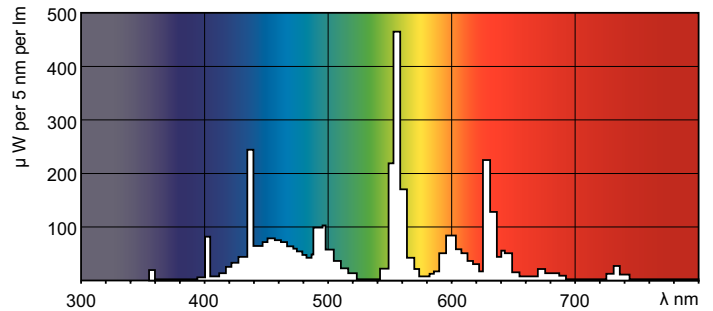

TL-D LIFEMAX Super 80

TL-D 18W/865 1SL/25

The TL-D LIFEMAX Super 80 lamp offers more lumens per watt and better color rendering than TL-D standard colors. Furthermore, it has a lower mercury content. The lamp can be operated in existing TL-D luminaires.

Product data

General Information		Controls and Dimming	
Cap-Base	G13 [Medium Bi-Pin Fluorescent]	Dimmable	Yes
Life to 10% Failures (Nom)	10000 h	Mechanical and Housing	
Life to 50% Failures (Nom)	13000 h	Cap-Base Information	Green Cap
Life to 50% Failures Preheat (Nom)	20000 h	Approval and Application	
Light Technical		Energy Efficiency Label (EEL)	A
Color Code	865 [CCT of 6500K]	Mercury (Hg) Content (Nom)	2.0 mg
Luminous Flux (Rated) (Nom)	1275 lm	Product Data	
Color Designation	Cool Daylight	Full product code	692341077038400
Lumen Maintenance 2000 h (Nom)	96 %	Order product name	TL-D 18W/865 1SL/25
Lumen Maintenance 5000 h (Nom)	94 %	EAN/UPC - Product	6923410770384
Correlated Color Temperature (Nom)	6500 K	Order code	927980286553
Luminous Efficacy (rated) (Nom)	71 lm/W	Numerator - Quantity Per Pack	1
Color Rendering Index (Nom)	80	Numerator - Packs per outer box	25
Operating and Electrical		Material Nr. (12NC)	927980286553
Power (Rated) (Nom)	18 W	Net Weight (Piece)	0.070 kg
Lamp Current (Nom)	0.360 A		
Voltage (Nom)	59 V		

TL-D LIFEMAX Super 80

Dimensional drawing

TL-D 18W/865/GC

Product	D (max)	A (max)	B (max)	B (min)	C (max)
TL-D 18W/865 1SL/25	28 mm	589.8 mm	596.9 mm	594.5 mm	604 mm

Photometric data

Lightcolor /865

Lightcolor /865

Lifetime

TL-D Super 80 Life Expectancy 3 h cycle

TL-D Super 80 Life Expectancy 12 h cycle

TL-D LIFEMAX Super 80

Lifetime

TL-D Super 80 Lumen Maintenance 3 h + 12 h cycle