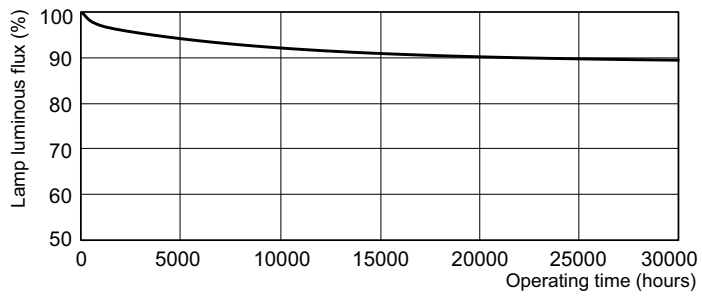

Product data

General Information		Controls and Dimming	
Cap-Base	G13 [Medium Bi-Pin Fluorescent]	Dimmable	Yes
Life to 10% Failures (Nom)	10000 h	Mechanical and Housing	
Life to 50% Failures (Nom)	13000 h	Cap-Base Information	Green Cap
Life to 50% Failures Preheat (Nom)	20000 h	Approval and Application	
Light Technical		Energy Efficiency Label (EEL)	A
Color Code	865 [CCT of 6500K]	Mercury (Hg) Content (Nom)	2.0 mg
Luminous Flux (Rated) (Nom)	1275 lm	Product Data	
Color Designation	Cool Daylight	Full product code	692341077038400
Lumen Maintenance 2000 h (Nom)	96 %	Order product name	TL-D 18W/865 1SL/25
Lumen Maintenance 5000 h (Nom)	94 %	EAN/UPC - Product	6923410770384
Correlated Color Temperature (Nom)	6500 K	Order code	927980286553
Luminous Efficacy (rated) (Nom)	71 lm/W	Numerator - Quantity Per Pack	1
Color Rendering Index (Nom)	80	Numerator - Packs per outer box	25
Operating and Electrical		Material Nr. (12NC)	927980286553
Power (Rated) (Nom)	18 W	Net Weight (Piece)	0.070 kg
Lamp Current (Nom)	0.360 A		
Voltage (Nom)	59 V		

Lifetime

TL-D Super 80 Life Expectancy 3 h cycle

TL-D Super 80 Life Expectancy 12 h cycle

TL-D LIFEMAX Super 80

Lifetime

TL-D Super 80 Lumen Maintenance 3 h + 12 h cycle