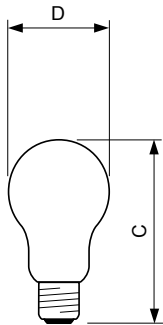

Standard A-shape clear

Standard 100W E27 220V A55 CL U 1CT/10X10F

Conventional pear-shaped incandescent lamps

Product data

General Information	
Cap-Base	E27 [E27]
Operating Position	UNIVERSAL [Any or Universal (U)]
Nominal Lifetime (Nom)	1000 h

Light Technical	
Luminous Flux (Nom)	1340 lm
Color Rendering Index (Nom)	100

Operating and Electrical	
Power (Rated) (Nom)	100 W
Voltage (Nom)	220 V

Controls and Dimming	
Dimmable	Yes

Mechanical and Housing	
Bulb Finish	Clear

Product Data	
Full product code	789440000116202
Order product name	Standard 100W E27 220V A55 CL U 1CT/10X10F
EAN/UPC - Product	7894400001162
Order code	920056542905
Numerator - Quantity Per Pack	1
Numerator - Packs per outer box	100
Material Nr. (12NC)	920056542905
Net Weight (Piece)	27.000 g
ILCOS Code	IAA/C-100-220-E27-55

Standard A-shape clear

Dimensional drawing

STD 100W E27 220V A55 CL

Product	D (max)	D	C (max)
Standard 100W E27 220V A55 CL U 1CT/10X10F	56 mm	55 mm	97 mm