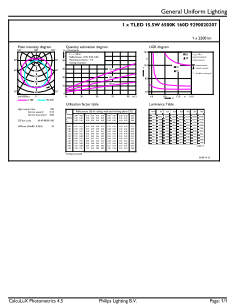

Product Data

Full product code	871869964725400
-------------------	-----------------

Order product name	MASTER LEDtube 1200mm UO 15.5W 865 T8
EAN/UPC - Product	8718699647254
Order code	929002020702
Numerator - Quantity Per Pack	1
Numerator - Packs per outer box	10
Material Nr. (12NC)	929002020702
Net Weight (Piece)	0.251 kg

Warnings and Safety

Dimensional drawing

TLED 4ft 220-240V 15.5-36W2500lm6500KG13

Product	D1	D2	A1	A2	A3
MASTER LEDtube 1200mm UO 15.5W 865 T8	25.8 mm	28 mm	1198.2 mm	1205.3 mm	1212.4 mm

Photometric data

TLED_4ft_220-240V_15.5-36W2500lm_6500K_G13

TLED_4ft_220-240V15.5-36W_G13-LDD

MASTER LEDtube EM/Mains T8

Photometric data

TLED_4ft_220-240V_15.5-36W2500lm_6500K_G13

Lifetime

TLED_220-240V_G13-FailureRate

TLED_220-240V_G13-LifetimeVsTc

TLED_220-240V_G13-LumenVsTc