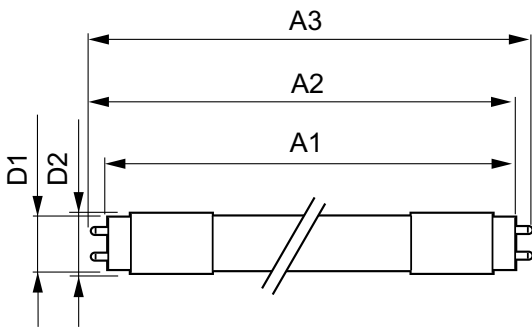

Product Data

Full product code	871869964725400
-------------------	-----------------

Order product name	MASTER LEDtube 1200mm UO 15.5W 865 T8
EAN/UPC - Product	8718699647254
Order code	929002020702
Numerator - Quantity Per Pack	1
Numerator - Packs per outer box	10
Material Nr. (12NC)	929002020702
Net Weight (Piece)	0.251 kg

Warnings and Safety

Dimensional drawing

TLED 4ft 220-240V 15.5-36W2500lm6500KG13

Product	D1	D2	A1	A2	A3
MASTER LEDtube 1200mm UO 15.5W 865 T8	25.8 mm	28 mm	1198.2 mm	1205.3 mm	1212.4 mm

Photometric data

TLED_4ft_220-240V_15.5-36W2500lm_6500K_G13