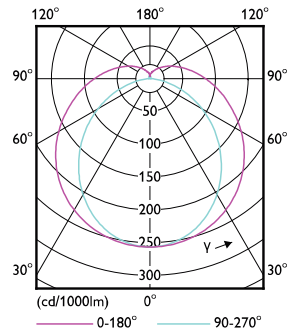

Warnings and Safety

Dimensional drawing

TLED 4ft 220-240V 15.5-36W2500lm6500KG13

Product	D1	D2	A1	A2	A3
MASTER LEDtube 1200mm UO 15.5W 865 T8	25.8 mm	28 mm	1198.2 mm	1205.3 mm	1212.4 mm

Photometric data

TLED_4ft_220-240V_15.5-36W2500lm_6500K_G13