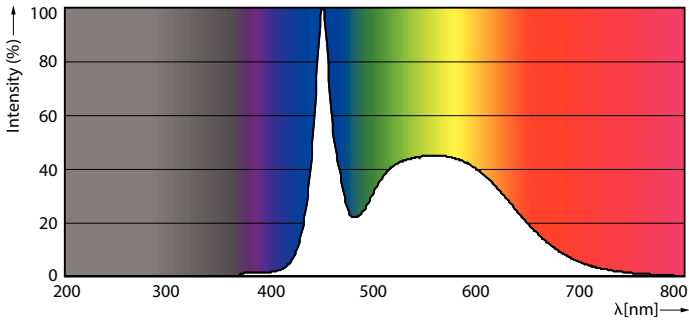

MASTER LEDtube EM/Mains T8

Photometric data

TLED_4ft_220-240V_15.5-36W2500lm_6500K_G13