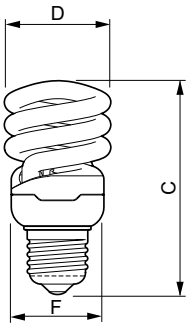

Controls and Dimming	
Dimmable	Não

Approval and Application	
Produto energeticamente eficiente	Yes
Energy Efficiency Label (EEL)	A
Mercury (Hg) Content (Max)	2 mg
Consumo de energia kWh/1000 h	12 kWh

Product Data	
Full product code	871869643614100
Order product name	ECO Twister 12W WW E27 220-240V 1PF/12
EAN/UPC - Product	8718696436141
Order code	929689208601
Local Code	TWIST12-50W220S
Numerator - Quantity Per Pack	1
Numerator - Packs per outer box	12
Material Nr. (12NC)	929689208601
Net Weight (Piece)	0.051 kg

Desenho dimensional

Product	D (max)	C (max)	F (max)
ECO Twister 12W WW E27 220-240V 1PF/12	46 mm	91 mm	40 mm

TORNADO 12W WW E27 220-240V 50/60Hz