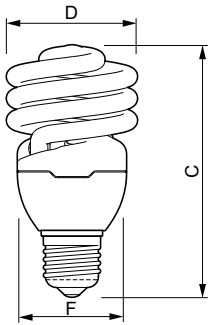

Dados do produto

General Information	
Cap-Base	E27 [E27]
Nominal Lifetime (Nom)	6000 h
Switching Cycle	4000X
Light Technical	
Color Code	865 [TCC de 6500K]
Luminous Flux (Nom)	1380 lm
Luminous Flux (Rated) (Nom)	1380 lm
Color Designation	Luz dia fria
Manutenção lumínica 2000h (Nom.)	80 %
Chromaticity Coordinate X (Nom)	313
Chromaticity Coordinate Y (Nom)	337
Correlated Color Temperature (Nom)	6500 K
Luminous Efficacy (rated) (Nom)	60 lm/W
Índice de restituição cromática (Nom.)	77
Llmf At End Of Nominal Lifetime (Nom)	70 %
Operating and Electrical	
Input Frequency	50-60_1 Hz
Power (Rated) (Nom)	23 W
Lamp Current (Nom)	170 mA
Wattage Equivalent	100 W
Starting Time (Nom)	0.3 s

Warm Up Time To 60% Light (Min)	5 s
Warm Up Time To 60% Light (Max)	40 s
Power Factor (Nom)	0.5
Voltage (Nom)	220-240 V
Controls and Dimming	
Dimmable	Não
Approval and Application	
Produto energeticamente eficiente	Yes
Energy Efficiency Label (EEL)	A
Mercury (Hg) Content (Max)	2.5 mg
Consumo de energia kWh/1000 h	23 kWh
Product Data	
Full product code	871869643628800
Order product name	ECO Twister 23W CDL E27 220-240V 1PF/12
EAN/UPC - Product	8718696436288
Order code	929689209301
Local Code	TWIS23-100W220C
Numerator - Quantity Per Pack	1
Numerator - Packs per outer box	12
Material Nr. (12NC)	929689209301
Net Weight (Piece)	0.077 kg

Desenho dimensional

Product	D (max)	C (max)	F (max)
ECO Twister 23W CDL E27 220-240V 1PF/12	60.0 mm	115.5 mm	50 mm

TORNADO 23W CDL E27 220-240V 50/60Hz