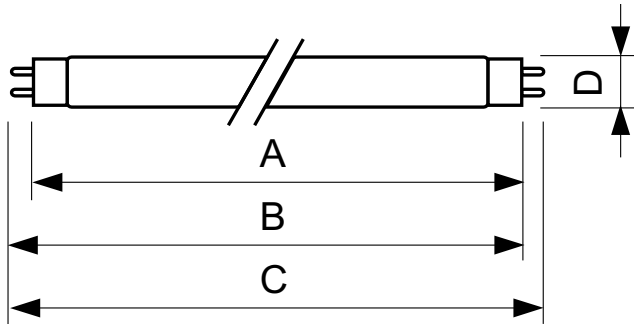

TL-D Standard Colours

TL-D 36W/54-765 1SL/25

TL-D Standard Colors lamps (tube diameter of 26 mm) create atmospheres from warm white to cool daylight. Lamps with moderate efficacy and color rendering.

Product data

General Information	
Cap-Base	G13 [Medium Bi-Pin Fluorescent]
Bulb Shape	T8 [26 mm (T8)]
Life To 10% Failures (Nom)	10000 h
Life To 50% Failures (Nom)	13000 h
Light Technical	
Color Code	54-765
Luminous Flux (Nom)	2500 lm
Color Designation	Cool Daylight
Lumen Maintenance 10000 h (Nom)	75 %
Lumen Maintenance 2000 h (Nom)	90 %
Lumen Maintenance 5000 h (Nom)	80 %
Chromaticity Coordinate X (Nom)	315
Chromaticity Coordinate Y (Nom)	341
Correlated Color Temperature (Nom)	6200 K
Color Rendering Index (Nom)	72
Operating and Electrical	
Power (Rated) (Nom)	36.0 W
Lamp Current (Nom)	0.440 A
Voltage (Nom)	103 V

Controls and Dimming	
Dimmable	Yes
Approval and Application	
Energy Efficiency Label (EEL)	A
Mercury (Hg) Content (Nom)	8.0 mg
Energy Consumption kWh/1000 h	43 kWh
Product Data	
Full product code	871150028621540
Order product name	TL-D 36W/54-765 1SL/25
EAN/UPC - Product	8711500286215
Order code	928048505440
Numerator - Quantity Per Pack	1
Numerator - Packs per outer box	25
Material Nr. (12NC)	928048505440
Net Weight (Piece)	0.140 kg
ILCOS Code	FD-36/62/2A-E-G13

TL-D Standard Colours

Dimensional drawing

Product	D	A	B	B	C
TL-D 36W/54-765 1SL/25	28 mm	1199.4 mm	1206.5 mm	1204.1 mm	1213.6 mm

TL-D 36W/54-765